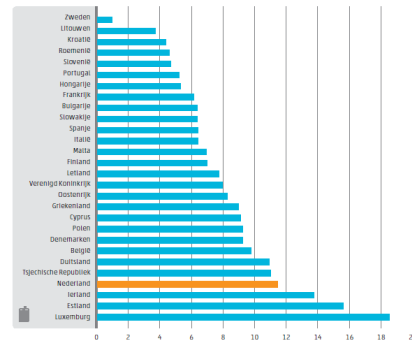

# Land administration The Netherlands

Kees de Zeeuw  
Director Kadaster International

# SDG's in The Netherlands

kadaster

**Cadastral surveying**

**Land Registry**

**Land consolidation**

**Multi-purpose Organisation**

9,5 million parcels  
17 million inhabitant

**Cables and Pipelines**