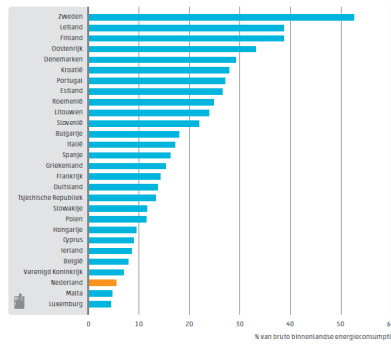

# Land administration The Netherlands

Kees de Zeeuw  
Director Kadaster International

# SDG's in The Netherlands

kadaster

**Cadastral surveying**

**Land Registry**

**Land consolidation**

**Multi-purpose Organisation**

9,5 million parcels  
17 million inhabitant

**Cables and Pipelines**